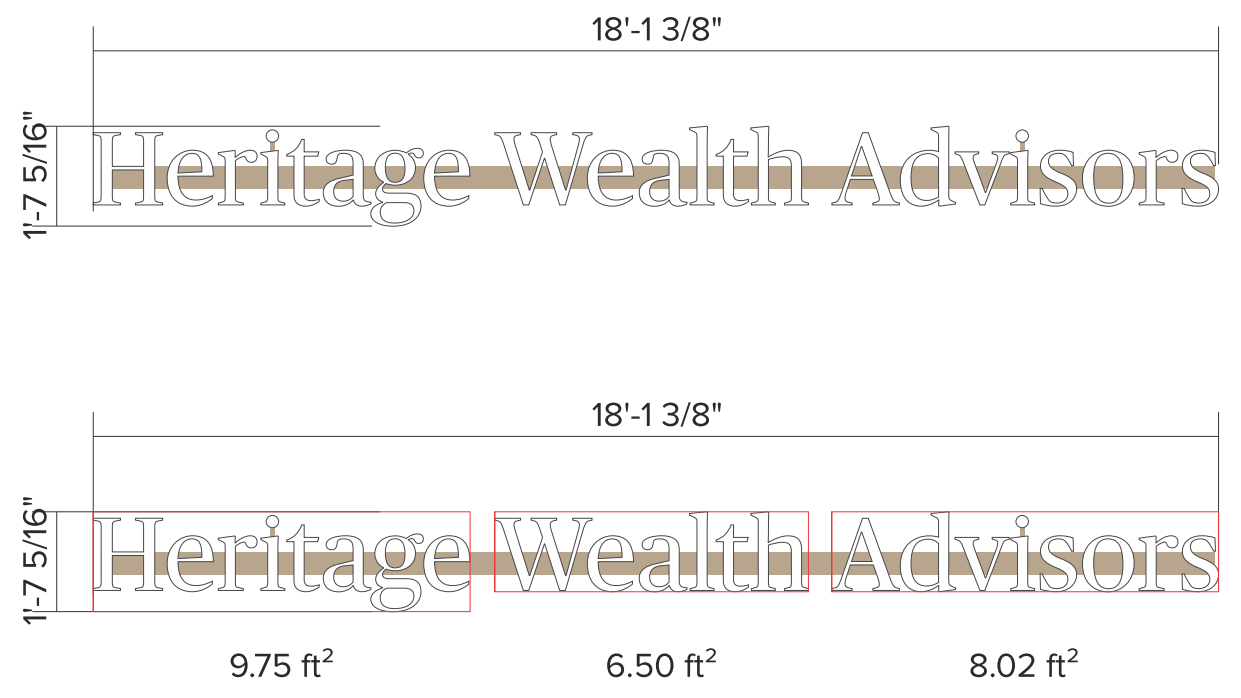

C77535

City/State: Mercer Island, WA

Address: 2630 77th Ave SE

Created: 01/03/2023

Revised: 01/05/2023

01/25/2023

02/02/2023

03/10/2023

Note: LL to provide building paint color.

Note: The sign square footage on the next page.

Before

After

Center letterset on sign band

Scale: 1/4" = 1'-0" | **Individualized Square Footage:** 24.27 ft²
 This shows the square footage broken down by the team name. It does not include the negative space between the words.