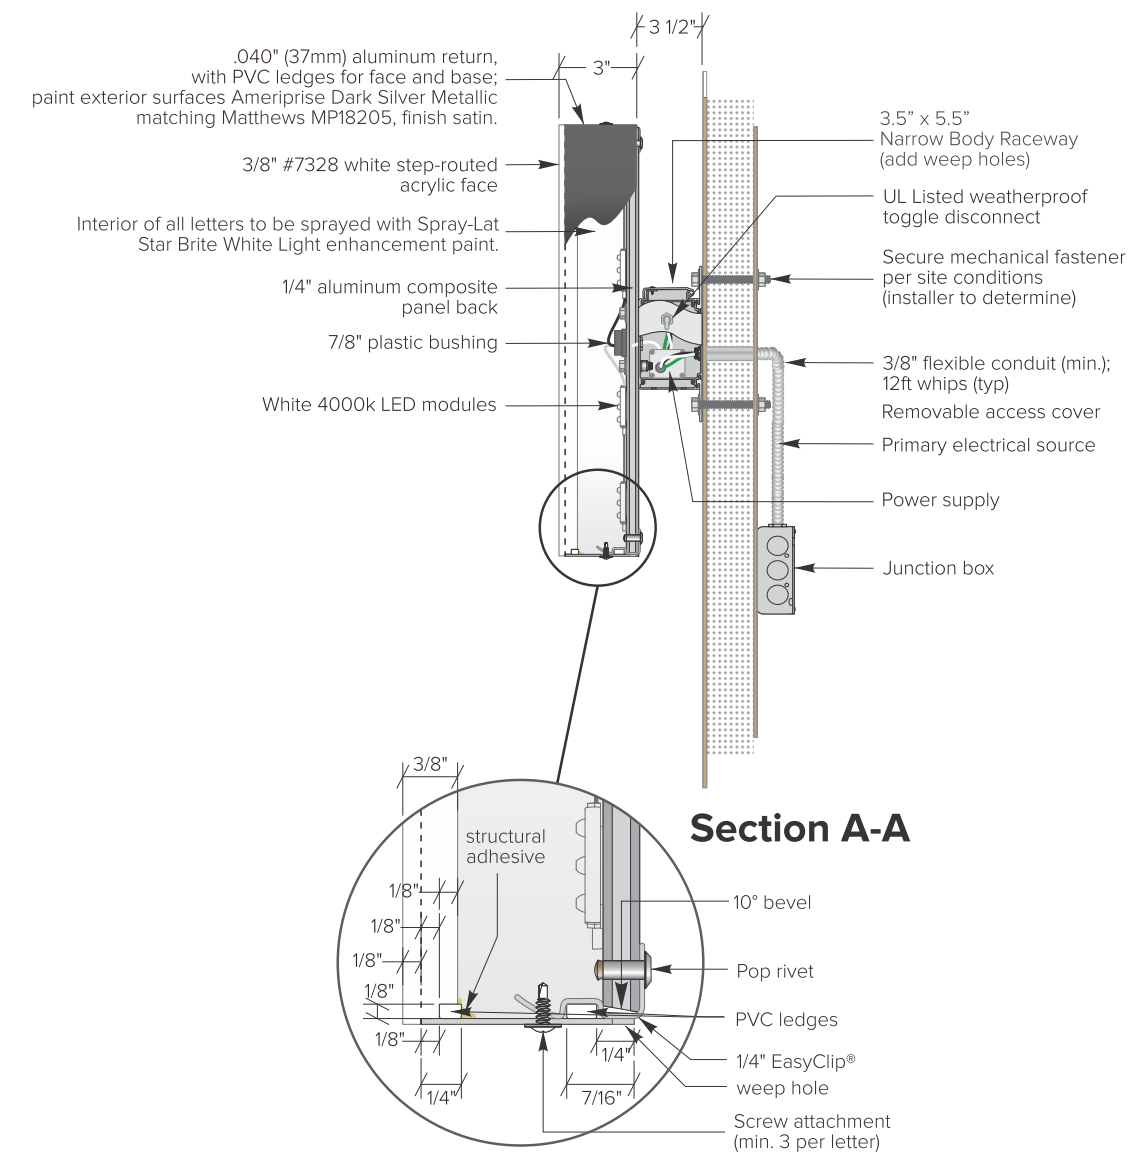

C77535

City/State: Mercer Island, WA

Address: 2630 77th Ave SE

Created: 01/03/2023

Revised: 01/05/2023

01/25/2023

02/02/2023

03/10/2023

03/16/2023

03/27/2023

03/29/2023

07/21/2023

S1b

Custom Illuminated White Letterset

Manufacture the illuminated letterset as shown below. The letters to be illuminated and mounted to the raceway as shown. Install the new letterset centered horizontally and vertically in the sign band. The raceway and panel to be painted to match the building.

Note: LL to provide building paint color.

Note: The sign square footage on the next page.

Before

After

Center letterset on sign band

Scale: 1/4" = 1'-0" | **Individualized Square Footage:** 24.27 ft²
 This shows the square footage broken down by the team name. It does not include the negative space between the words.